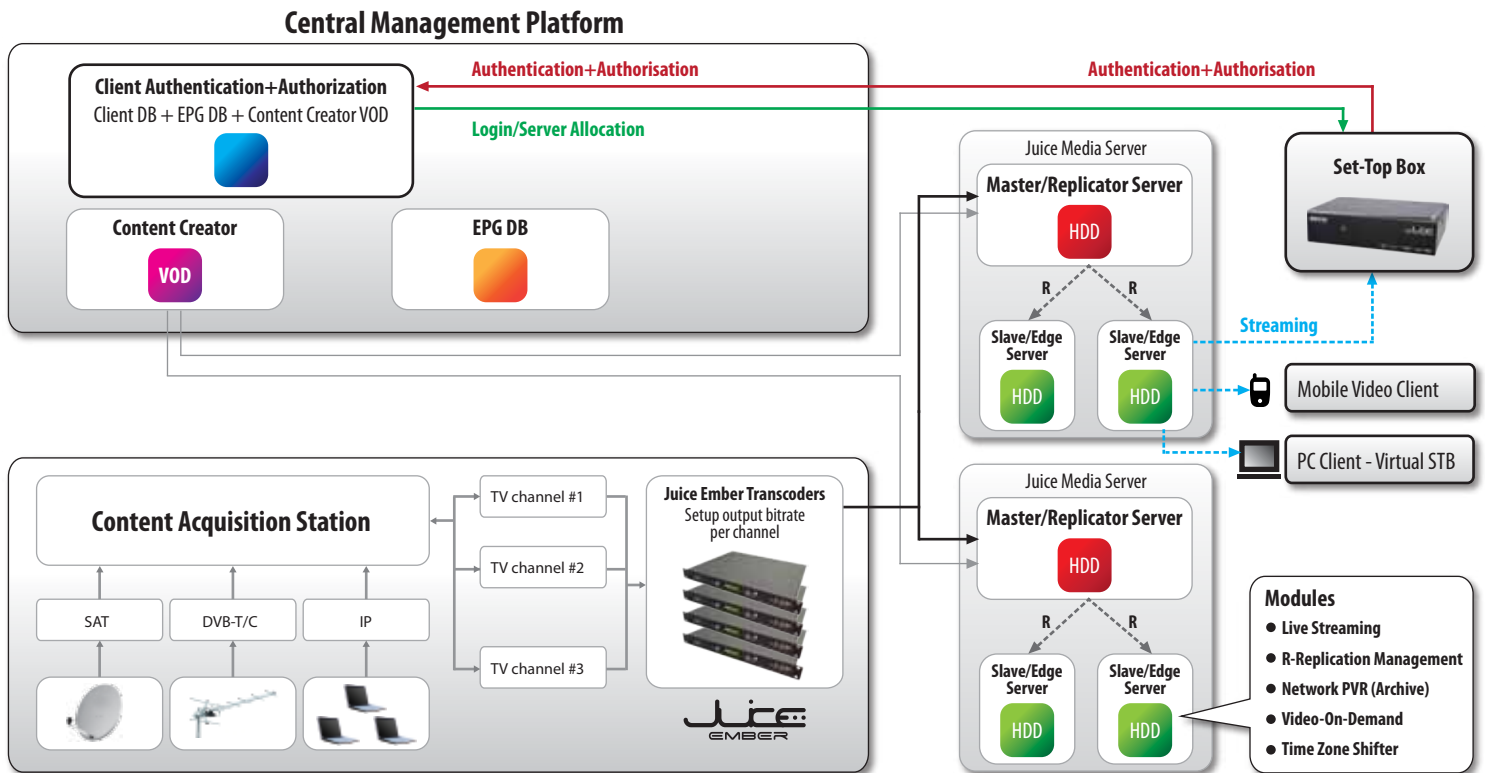

# Juice Media Server Family

The World is so small with Juice IPTV global solution

### Juice Live Streaming Basic Edition

powerful scalable HTTP Live Streaming Solution for global live content delivery. Ideal for low-speed and unstable access network conditions and OTT distribution thanks to state-of-art segment streaming feature. Even cooperates with Juice STB memory buffers to overcome small network drop-outs. Central management via access rights control interfaced to your customer billing and load balancing all included.

### Juice Replication Management

Easy-to-deploy scalability for your global content business. Master/Replicator Server delivers the content to multiple Slave/Edge Servers. This helps to save/balance your bandwidth demand and ensure non-stop operation even in the unlucky situation of your server hosting drop-out. Simultaneously, it will allow you to expand operations to more localities without lowering quality of service to your TV customers. As the result, you will decrease latency rates and make your product cost-efficient.

### Juice OTT Archive Server

Exclusive added-value for your end-users. Allow them to watch anything from the past based on robust decentralised replicated video archive software interconnected with Electronic Programme Guide Database. Central Management add-on supports various payment models – pay-per-view, pay-per-minute, time subscriptions, etc.