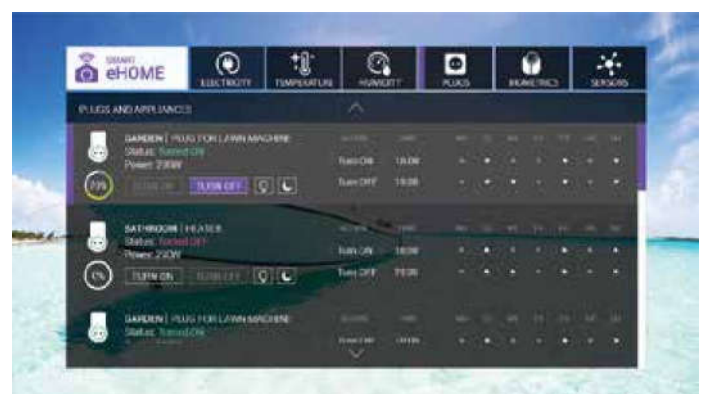

Antik Wall Plug

Remote control of electric appliances and consumption scanning

Localize appliances with too high energy consumption and replace them with more economic model. Summarize the overall consumption of the household and plan more reasonable system. Control the appliances remotely to feel comfortable about your place.