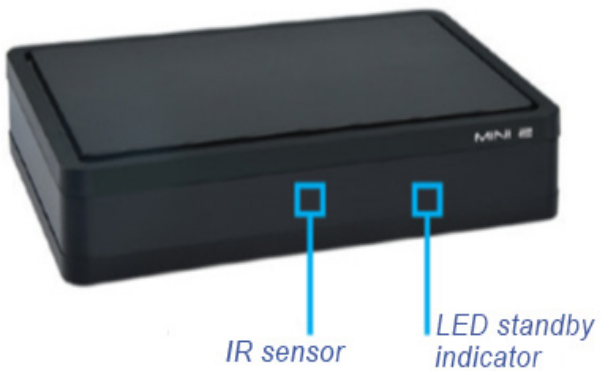

Antik Mini 3 (DVB-S/S2 plus DVB-T/T2)

Quad-Core Linux/Android IP & DVB Set-Top Box

DVB S/S2
DVB T/T2
DVB C

Key Features

- CPU HiSilicon Hi3798CV200/ Hi3798MV200 (1 x Cortex-A53, 15000 DMIP)
- GPU Mali-T720/Mali-450
- DRAM 2GB
- Embedded Wi-Fi 802.11 a/b/g/n/ac (2.4/5GHz, 2x2, 867M) (optional)
- SmartHome Hub 868 MHz (Z-Wave)
- DVB-T/T2/C tuner DVB-S/S2 tuner
- H.265/HEVC (10-bit)
- H.264/AVC
- VP9 (10-bit), VP6/VP8
- MPEG-1/2/4
- VC-1/WMV9
- Real 8/9/10
- Divx 3/4/5/6
- MPEG-1/2 (layer I/II)
- MP3
- AAC (HE-AAC v2 Profile)
- FLAC
- Vorbis

Inputs / Outputs

- 12V/1A (external power adapter 100-240V, 50/60Hz)
- HDMI 2.0a
- AV connector (CVBS, L + R audio)
- TOSLINK (S/PDIF digital optical audio output)
- Antenna RF input (optional)
- 1 x RJ45/4 x RJ45 (Ethernet 100/100M) VLAN support
- 1 x USB 3.0 (back panel)
- 1 x USB 2.0 (side panel)
- external IR sensor

Back panel of set-top box

Front panel of set-top box

Side panel of set-top box

Note:

*Tuners are available only on selected models.