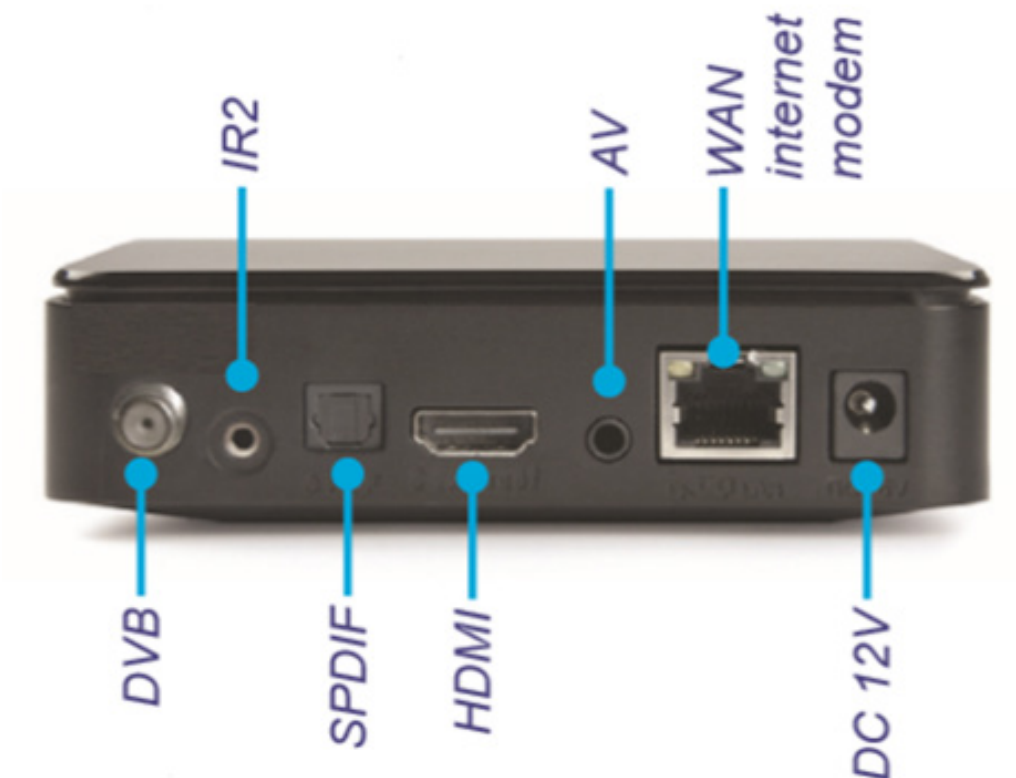

Antik Nano 3 (DVB-S/S2, DVB-T/T2, DVB-C)

Quad-Core Linux/Android IP & DVB Set-Top Box

DVB S/S2

DVB T/T2

DVB C

Key Features

- CPU HiSilicon Hi3798MV 200 4 x Cortex A53 (15000DMIPS)
- 4K HDR or dual Full HD decoding
- GPU Mali - 450
- DRAM 1 GB (DDR4-2400)
- Flash eMMC 8GB
- Embedded Wi-Fi 802.11 b/g/n (2.4 GHz, 1x1, 150M) (only on selected models)
- SmartHome HUB 868 MHz (Z-Wave)
- DVB-S/S2/T/T2/C tuner (optional)
- H.265/HEVC (10-bit)
- H.264/AVC
- MPEG-1/2/4
- VC-1/WMV9
- Real 8/9/10
- Divx 3/4/5/6
- MPEG-1/2 (layer I/II)
- MP3
- AAC (HE-AAC v2 Profile)
- FLAC
- Vorbis

Inputs / Outputs

- 12V/1A (external power adapter 100-240V, 50/60Hz)
- HDMI 2.0a
- TOSLINK (S/PDIF digital optical audio output)
- Antenna RF input (optional)
- 1 x RJ45 (Ethernet 100/100baseTx)
- 1 x USB 3.0 (back panel)
- 1 x USB 2.0 (side panel)
- external IR sensor

Front panel of set-top box

Side panel of set-top box

Back panel of set-top box

Note:

*Tuners are available only on selected models.