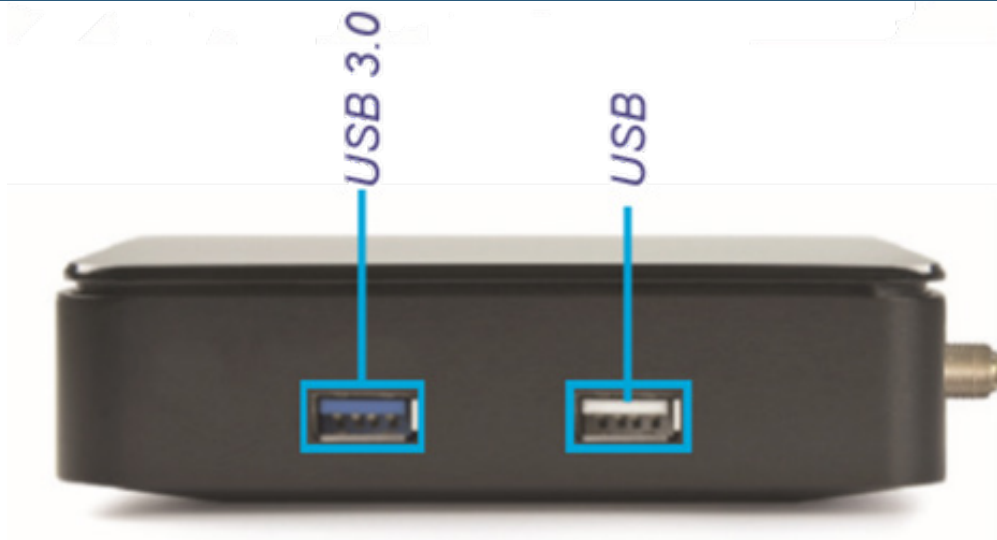

Antik Nano 3 (DVB-S/S2, DVB-T/T2, DVB-C)

Quad-Core Linux/Android IP & DVB Set-Top Box

DVB S/S2

DVB T/T2

DVB C

Key Features

- CPU HiSilicon Hi3798MV 200 4 x Cortex A53 (15000DMIPS)
- 4K HDR or dual Full HD decoding
- GPU Mali - 450
- DRAM 1 GB (DDR4-2400)
- Flash eMMC 8GB
- Embedded Wi-Fi 802.11 b/g/n (2.4 GHz, 1x1, 150M) (only on selected models)
- SmartHome HUB 868 MHz (Z-Wave)
- DVB-S/S2/T/T2/C tuner (optional)
- H.265/HEVC (10-bit)
- H.264/AVC
- MPEG-1/2/4
- VC-1/WMV9
- Real 8/9/10
- Divx 3/4/5/6
- MPEG-1/2 (layer I/II)
- MP3
- AAC (HE-AAC v2 Profile)
- FLAC
- Vorbis

Inputs / Outputs

- 12V/1A (external power adapter 100-240V, 50/60Hz)
- HDMI 2.0a
- TOSLINK (S/PDIF digital optical audio output)
- Antenna RF input (optional)
- 1 x RJ45 (Ethernet 100/100baseTx)
- 1 x USB 3.0 (back panel)
- 1 x USB 2.0 (side panel)
- external IR sensor

Front panel of set-top box

Side panel of set-top box

Back panel of set-top box

Note:

*Tuners are available only on selected models.