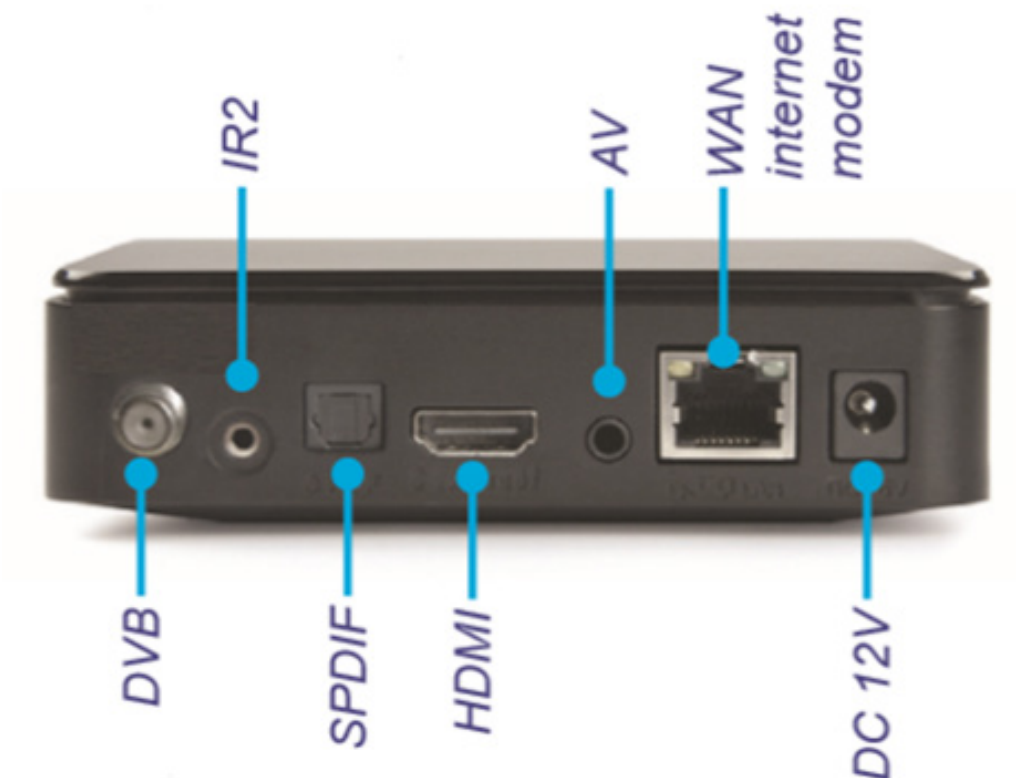

Back panel of set-top box

Note:

*Tuners are available only on selected models.