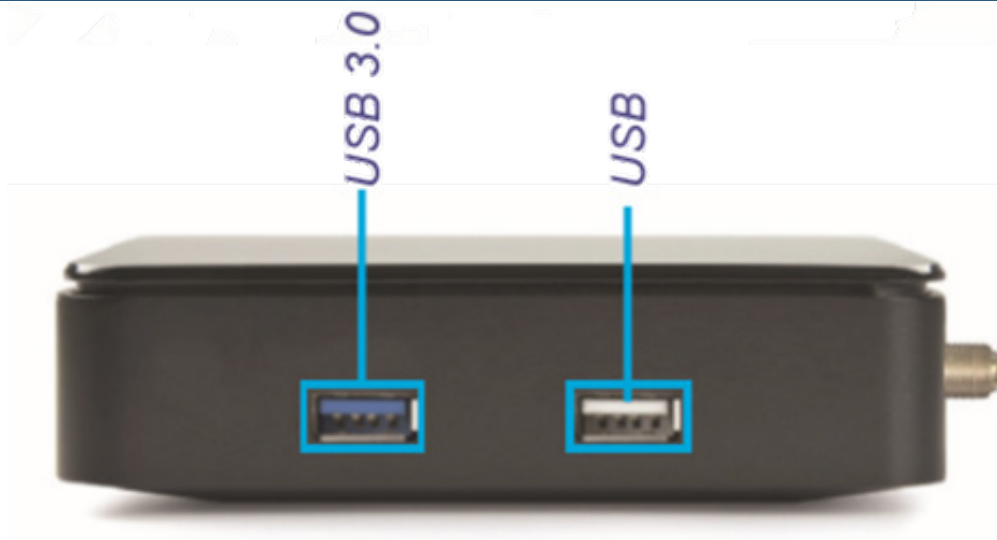

Side panel of set-top box