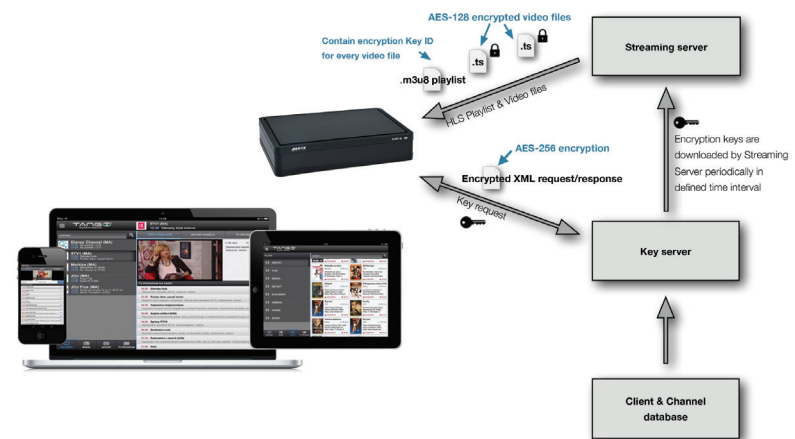

KeyRider Scrambling / Stream Protection

Protection management for your content monetization

Protect your system against unauthorised viewing and dangerous server overflow. Uses strong AES 128 encryption required by content owners.

Key Server defines keys and assign them to specific channels. Key server continuously generates new version of keys in defined interval (for each key the interval can be defined independently) - key rotation. Media Streamer periodically downloads new versions of keys and encipher the channels which it finds in keyserver definitions using strong AES-128 algorithm. For mediaplayer decipher there is in playlist KeyID for each video segment included. Player asks KeyServer for the exact key using http XML request which is protected by even stronger AES-256 algorithm. KeyServer answers with the key or not based on the client database. For communication with KeyServer each client has assigned unique cipher key. In case of compromising unique end-user device it is possible to block this device separately, not to endanger the whole system. To allow to operate archive (catch-up TV) the keys are stored on the KeyServer up to one year.

System components:

- Antik Media Streamer
- Key Server
- CPE devices:
 - STBs
 - smartphones (iOS, Android, Win8)
 - tablets
 - PC
- Customer database

Key features

- multiplatform solution - STB, Android, Win8, iOS and multi-cast delivery
- designed for TV Everywhere (OTT) environment
- using above industry standard AES-128 algorithm - 128bit long key!
- protects live streaming, catch-up (archive), VOD and PVR
- easy to install and operate on standard HW equipment
- AES 256 used for data exchange between servers and devices