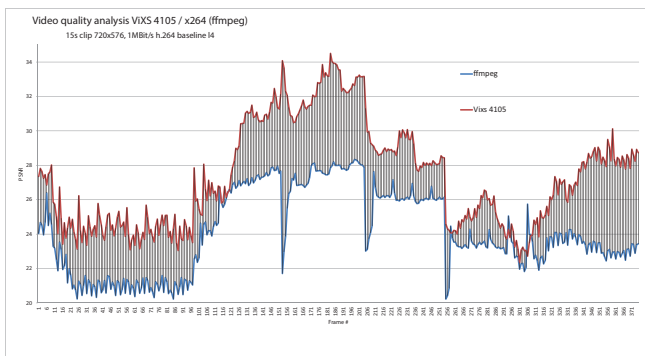

Specification

Video Transcoding

- MPEG2 SD/HD to MPEG2 SD/HD
- MPEG2 SD/HD to MPEG4 SD/HD AVC
- MPEG2 SD/HD to MPEG4 SP/ASP
- MPEG4 SD/HD AVC to MPEG2 SD/HD
- MPEG4 SD/HD AVC to MPEG4 SD/HD AVC
- MPEG4 SD/HD AVC to MPEG4 SP/ASP
- Bit-rate reduction of multiple streams, 40Mbps to 64Kbps Resolution reduction, HDTV to HDTV, SDTV.

Outputs

- RJ45 Ethernet 10/100/1000Mbps

Typical Applications

- Multiprofile/Multistream Transcoder for Over-the-Top delivery: MPEG2/MPEG4 to H.264 transcoding and transrating
- Multiprofile/Multistream Transcoder for Over-the-Top delivery: MPEG2/MPEG4 to H.264 transcoding and transrating, SD->SD, HD->HD, HD->SD

Strong Chipset Platform

- 1200DMIPS Multi-Chip Platform for highest transcoding performance

Audio / Video Containers

- Multiple Audio / Video containers supported

Programmable Audio Processing

- MPEG2 LI, LII
- MPEG2 AAC-LC-Stereo
- Dolby AC-3 True HD, 7.1, 5.1, Stereo

Audio Processing

- MPEG1, L1, L2, MP3, AAC, Dolby AC-3 True HD 7.1, 5.1.

Environmental Conditions

- Operating Temperature 0°C - +50°C
- Storage Temperature -20°C - +70°C

Antik TR 6015 HD / SD Multi Channel Transcoder vs. SW Encoder Picture Quality Comparison

Antik TR 6015 Transcoder web management