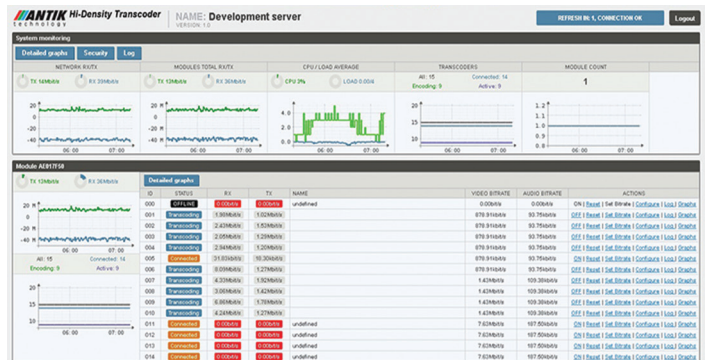

Specification

Video Transcoding

- MPEG2 SD/HD to MPEG2 SD/HD
- MPEG2 SD/HD to MPEG4 SD/HD AVC
- MPEG2 SD/HD to MPEG4 SP/ASP
- MPEG4 SD/HD AVC to MPEG2 SD/HD
- MPEG4 SD/HD AVC to MPEG4 SD/HD AVC
- MPEG4 SD/HD AVC to MPEG4 SP/ASP
- Bit-rate reduction of multiple streams, 40Mbps to 64Kbps Resolution reduction, HDTV to HDTV, SDTV.

Outputs

- RJ45 Ethernet 10/100/1000Mbps

Typical Applications

- Multiprofile/Multistream Transcoder for Over-the-Top delivery: MPEG2/MPEG4 to H.264 transcoding and transrating
- Multiprofile/Multistream Transcoder for Over-the-Top delivery: MPEG2/MPEG4 to H.264 transcoding and transrating, SD->SD, HD->HD, HD->SD

Strong Chipset Platform

- 1200DMIPS Multi-Chip Platform for highest transcoding performance

Audio / Video Containers

- Multiple Audio / Video containers supported

Programmable Audio Processing

- MPEG2 LI, LII
- MPEG2 AAC-LC-Stereo
- Dolby AC-3 True HD, 7.1, 5.1, Stereo

Audio Processing

- MPEG1, L1, L2, MP3, AAC, Dolby AC-3 True HD 7.1, 5.1.

Environmental Conditions

- Operating Temperature 0°C - +50°C
- Storage Temperature -20°C - +70°C

Antik TR 6015 HD / SD Multi Channel Transcoder vs. SW Encoder Picture Quality Comparison

Antik TR 6015 Transcoder web management